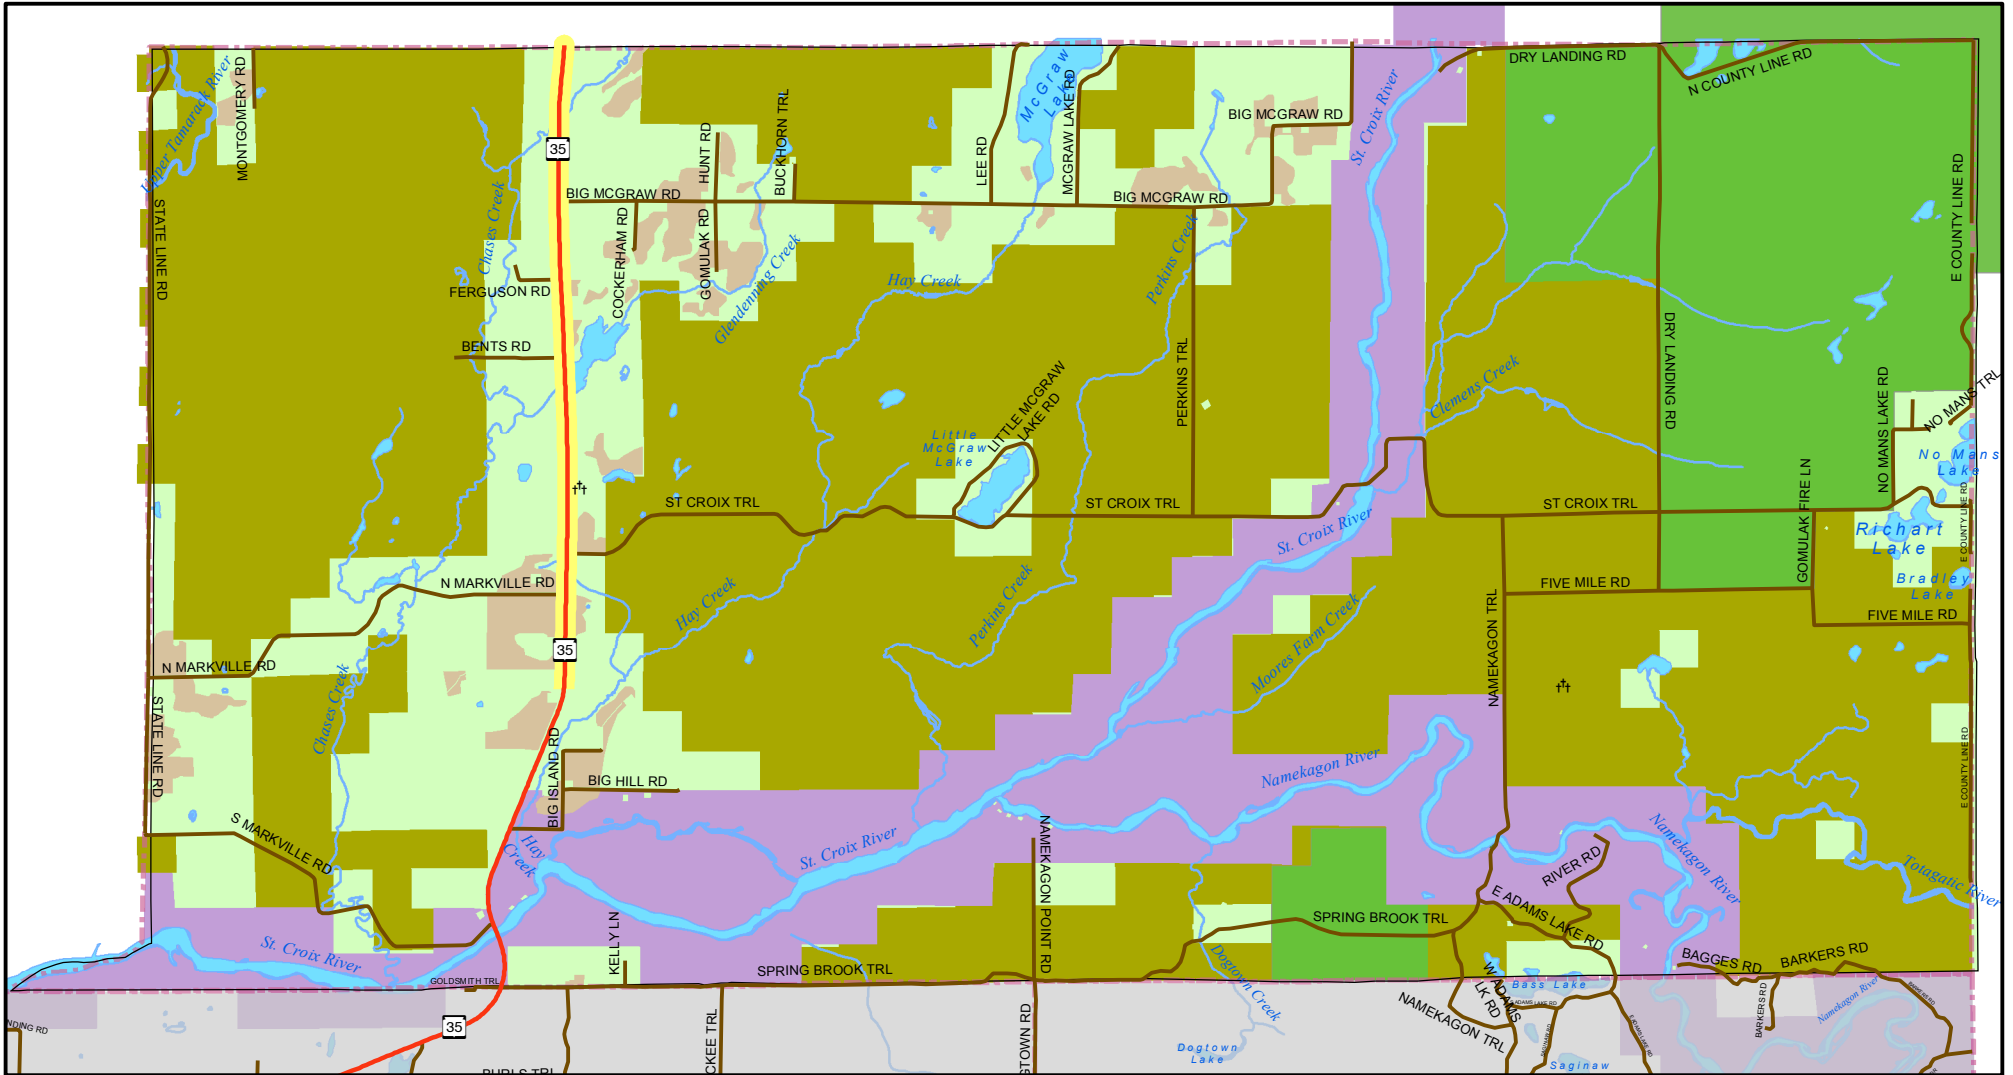

Town of Blaine, Future Land Use

Burnett County

†† Cemetery	Yellow Commercial
Red line State Road	Dark Green Park & Recreation
Orange line County Road	Brown Agriculture
Brown line Township Road	Purple Federal Land
Blue Lake	Olive Green County Forest
Blue wavy line River	Bright Green State Land
Dashed pink line Town Boundary	Light Green Forest Residential

Note: This is not an official parcel map and shows only generalized ownership boundaries. See Burnett County land records department for the official parcel map.

Source: Wisconsin Dept. Natural Resources; Northwest Regional Planning Commission.