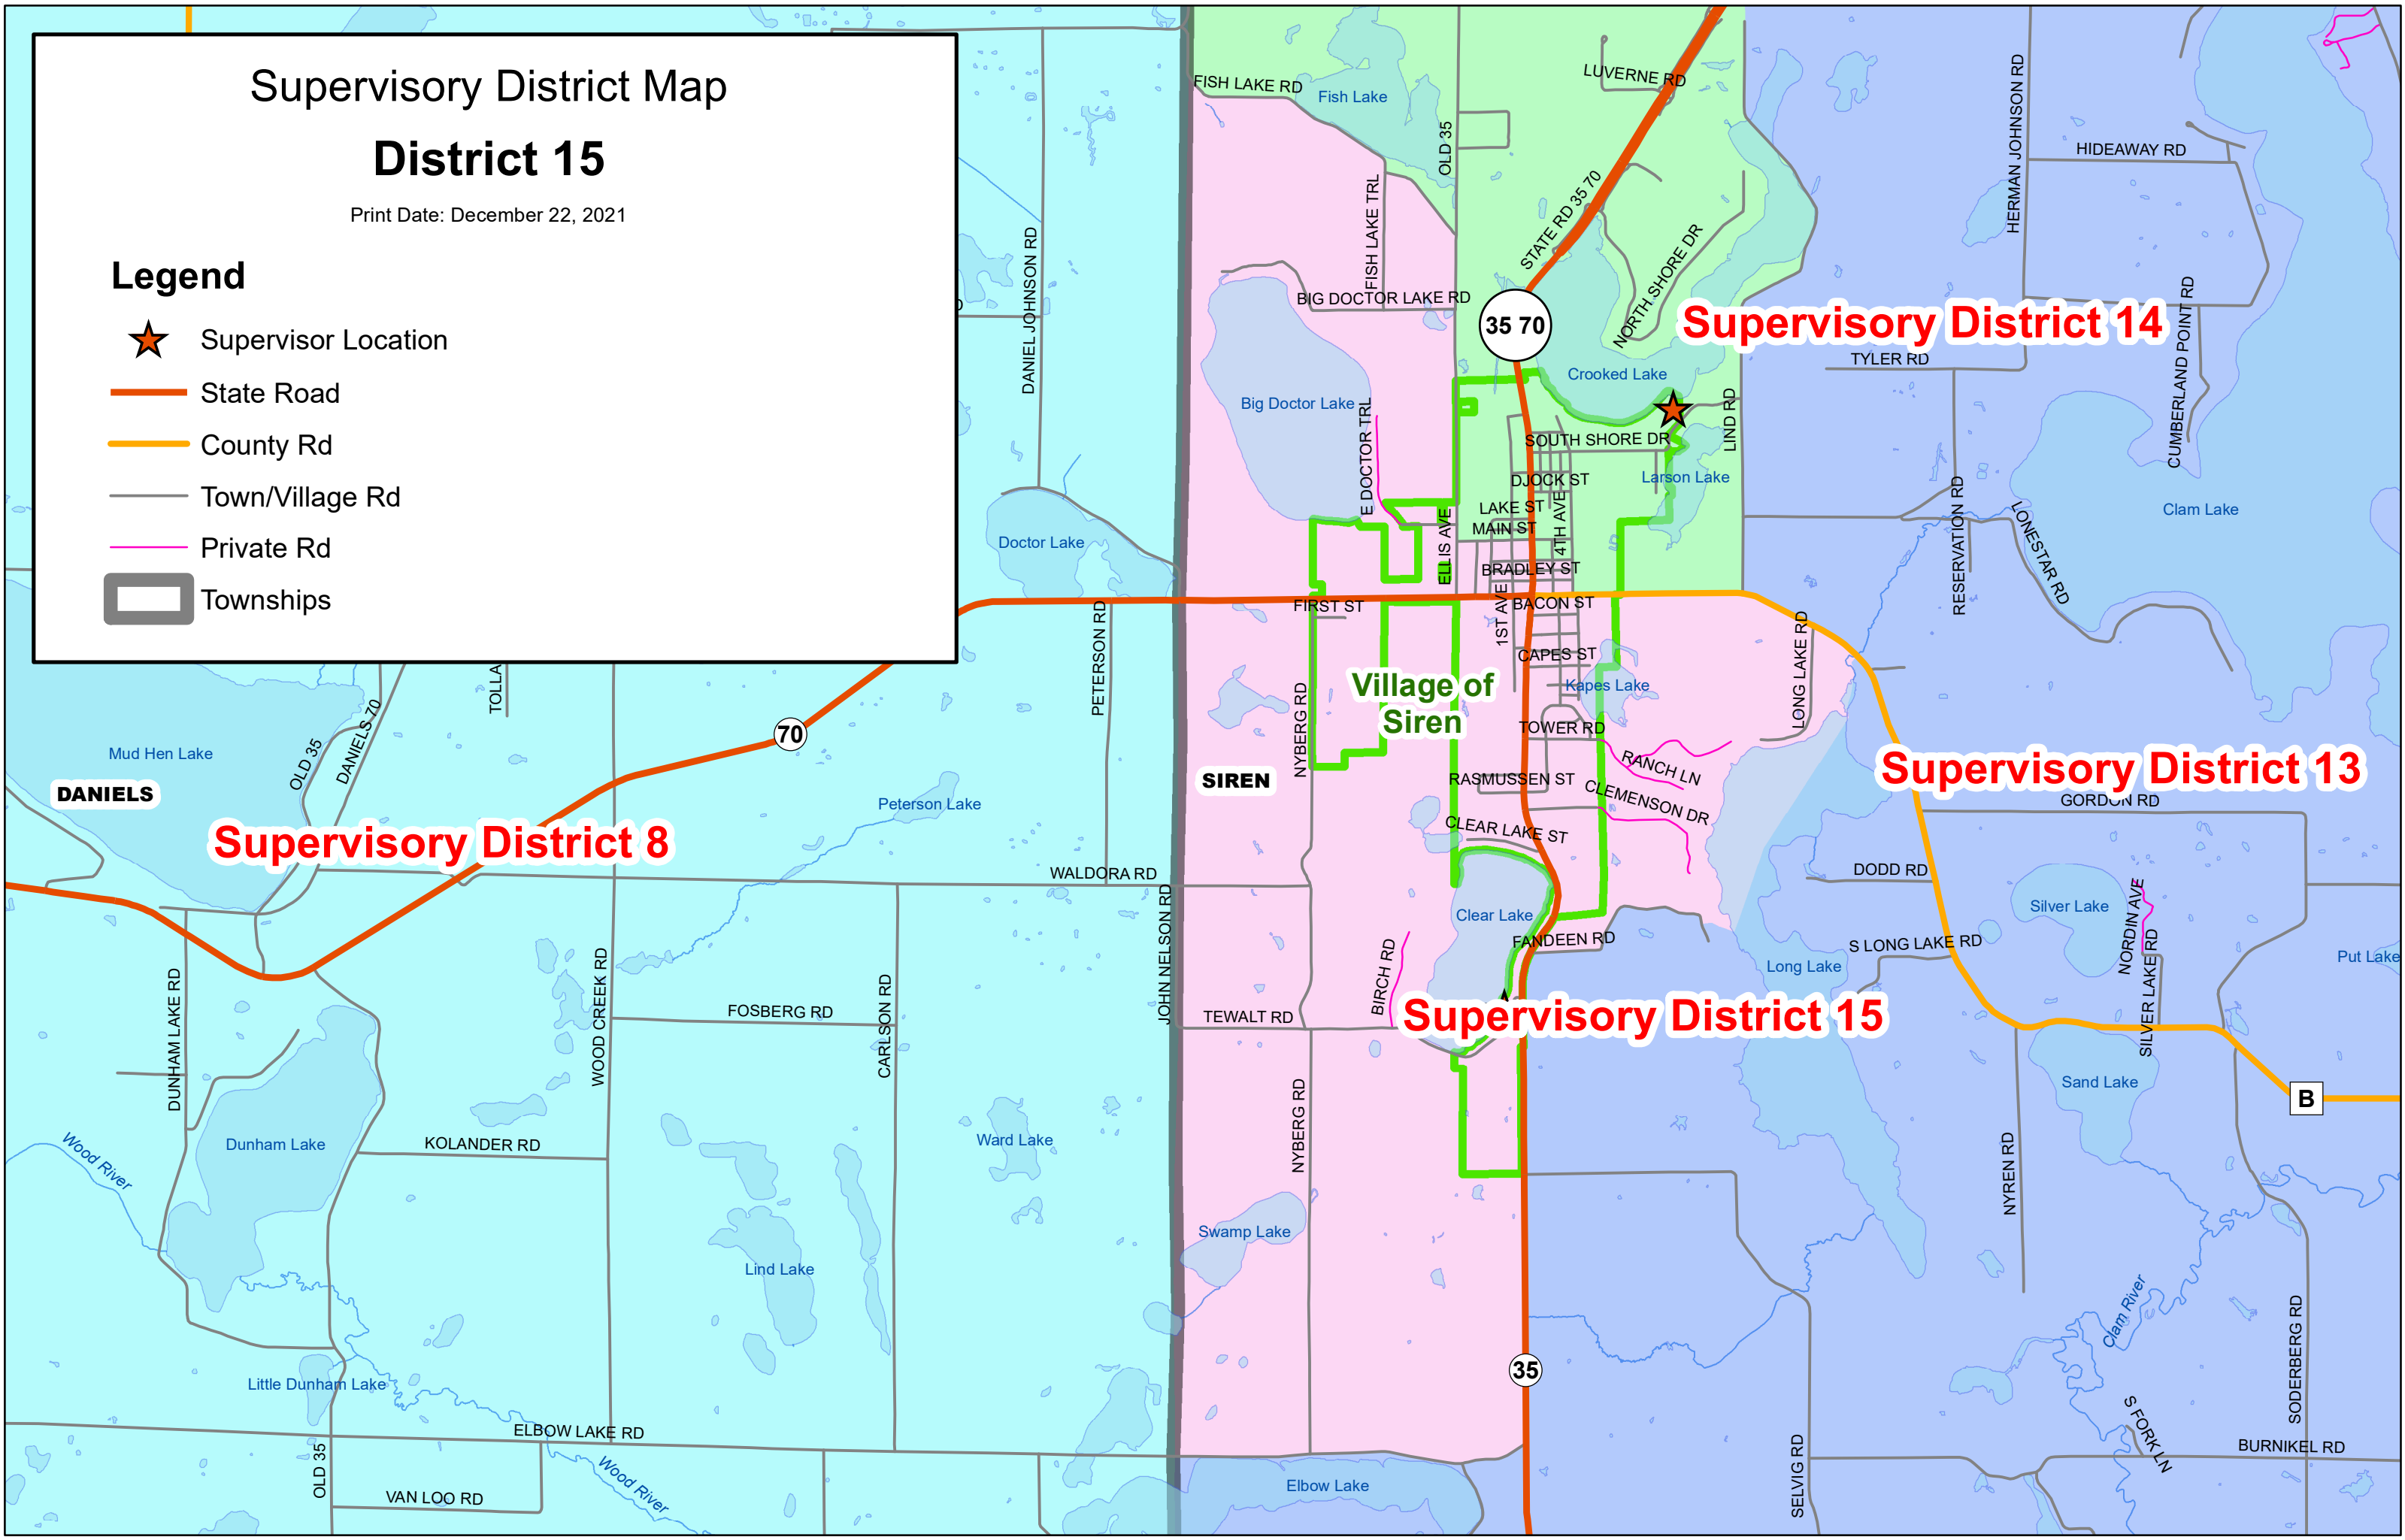

Supervisory District Map

District 15

Print Date: December 22, 2021

Legend

- ★ Supervisor Location
- State Road
- County Rd
- Town/Village Rd
- Private Rd
- ▭ Townships

Supervisory District 14

Supervisory District 8

Supervisory District 13

Supervisory District 15

Village of Siren

SIREN

DANIELS

B

35 70

70