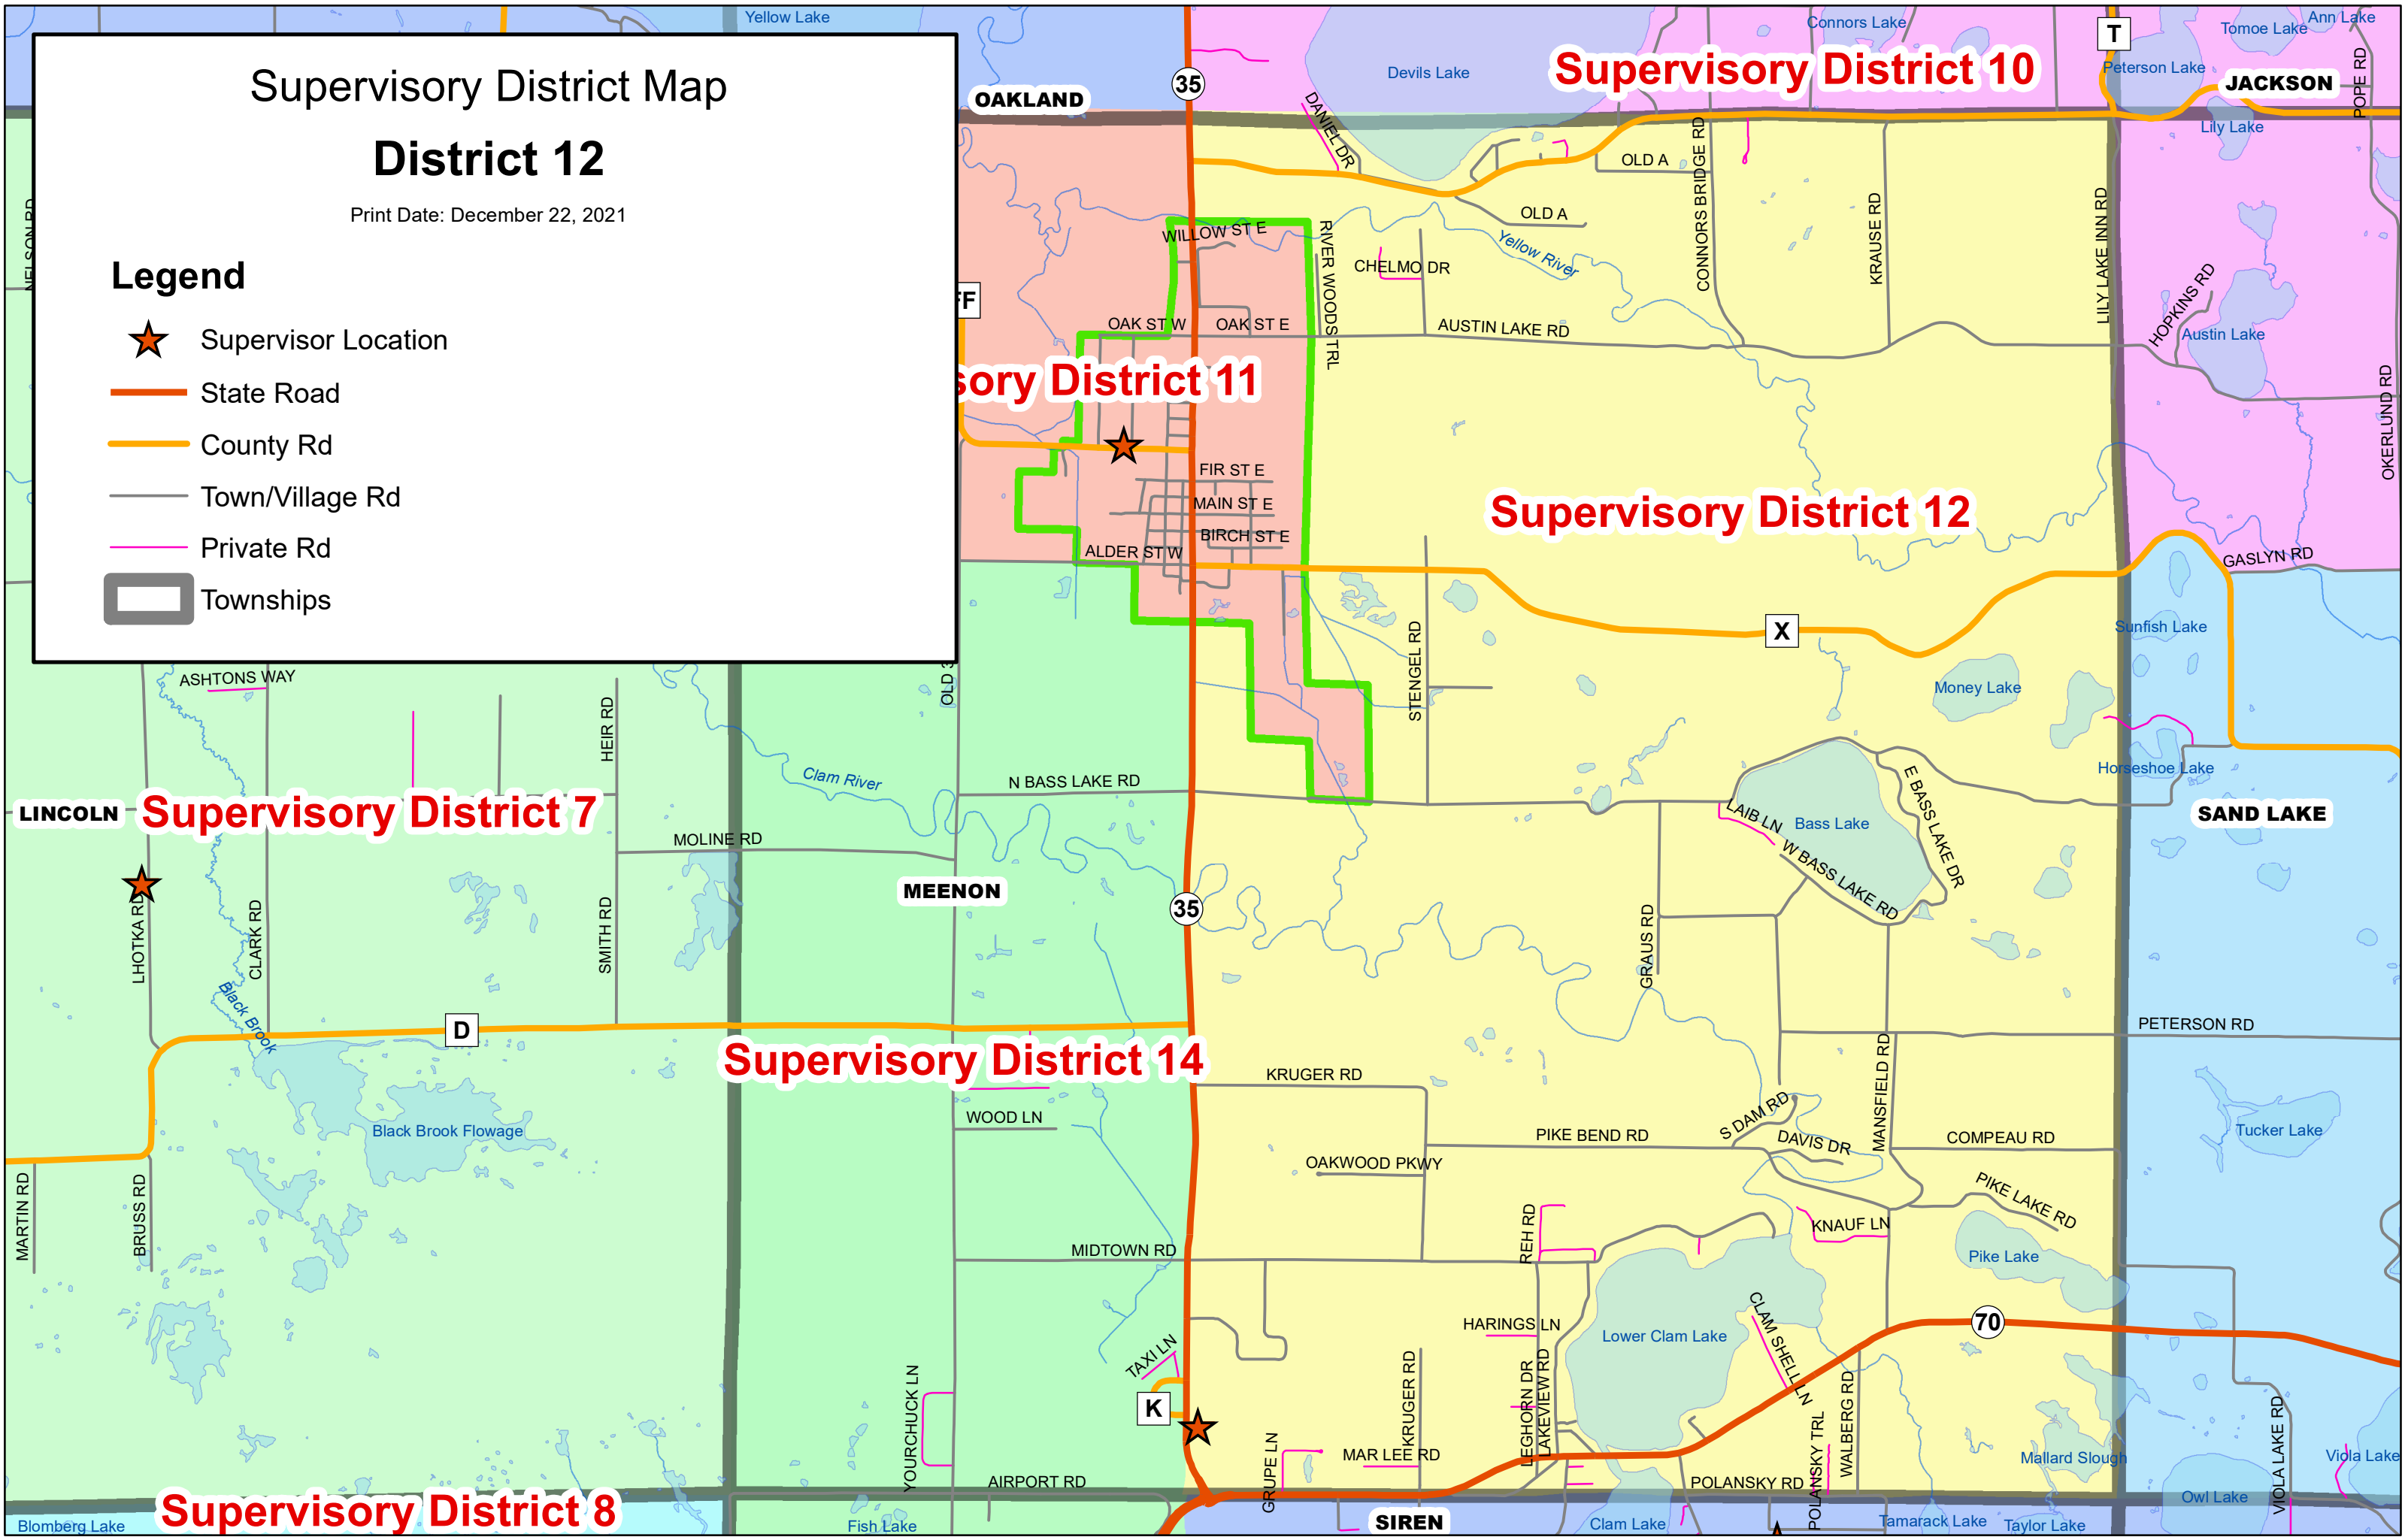

Supervisory District Map

District 12

Print Date: December 22, 2021

Legend

- ★ Supervisor Location
- State Road
- County Rd
- Town/Village Rd
- Private Rd
- ▭ Townships

Supervisory District 10

JACKSON

OAKLAND

Supervisory District 11

Supervisory District 12

Supervisory District 7

LINCOLN

SAND LAKE

MEENON

Supervisory District 14

Supervisory District 8

SIREN