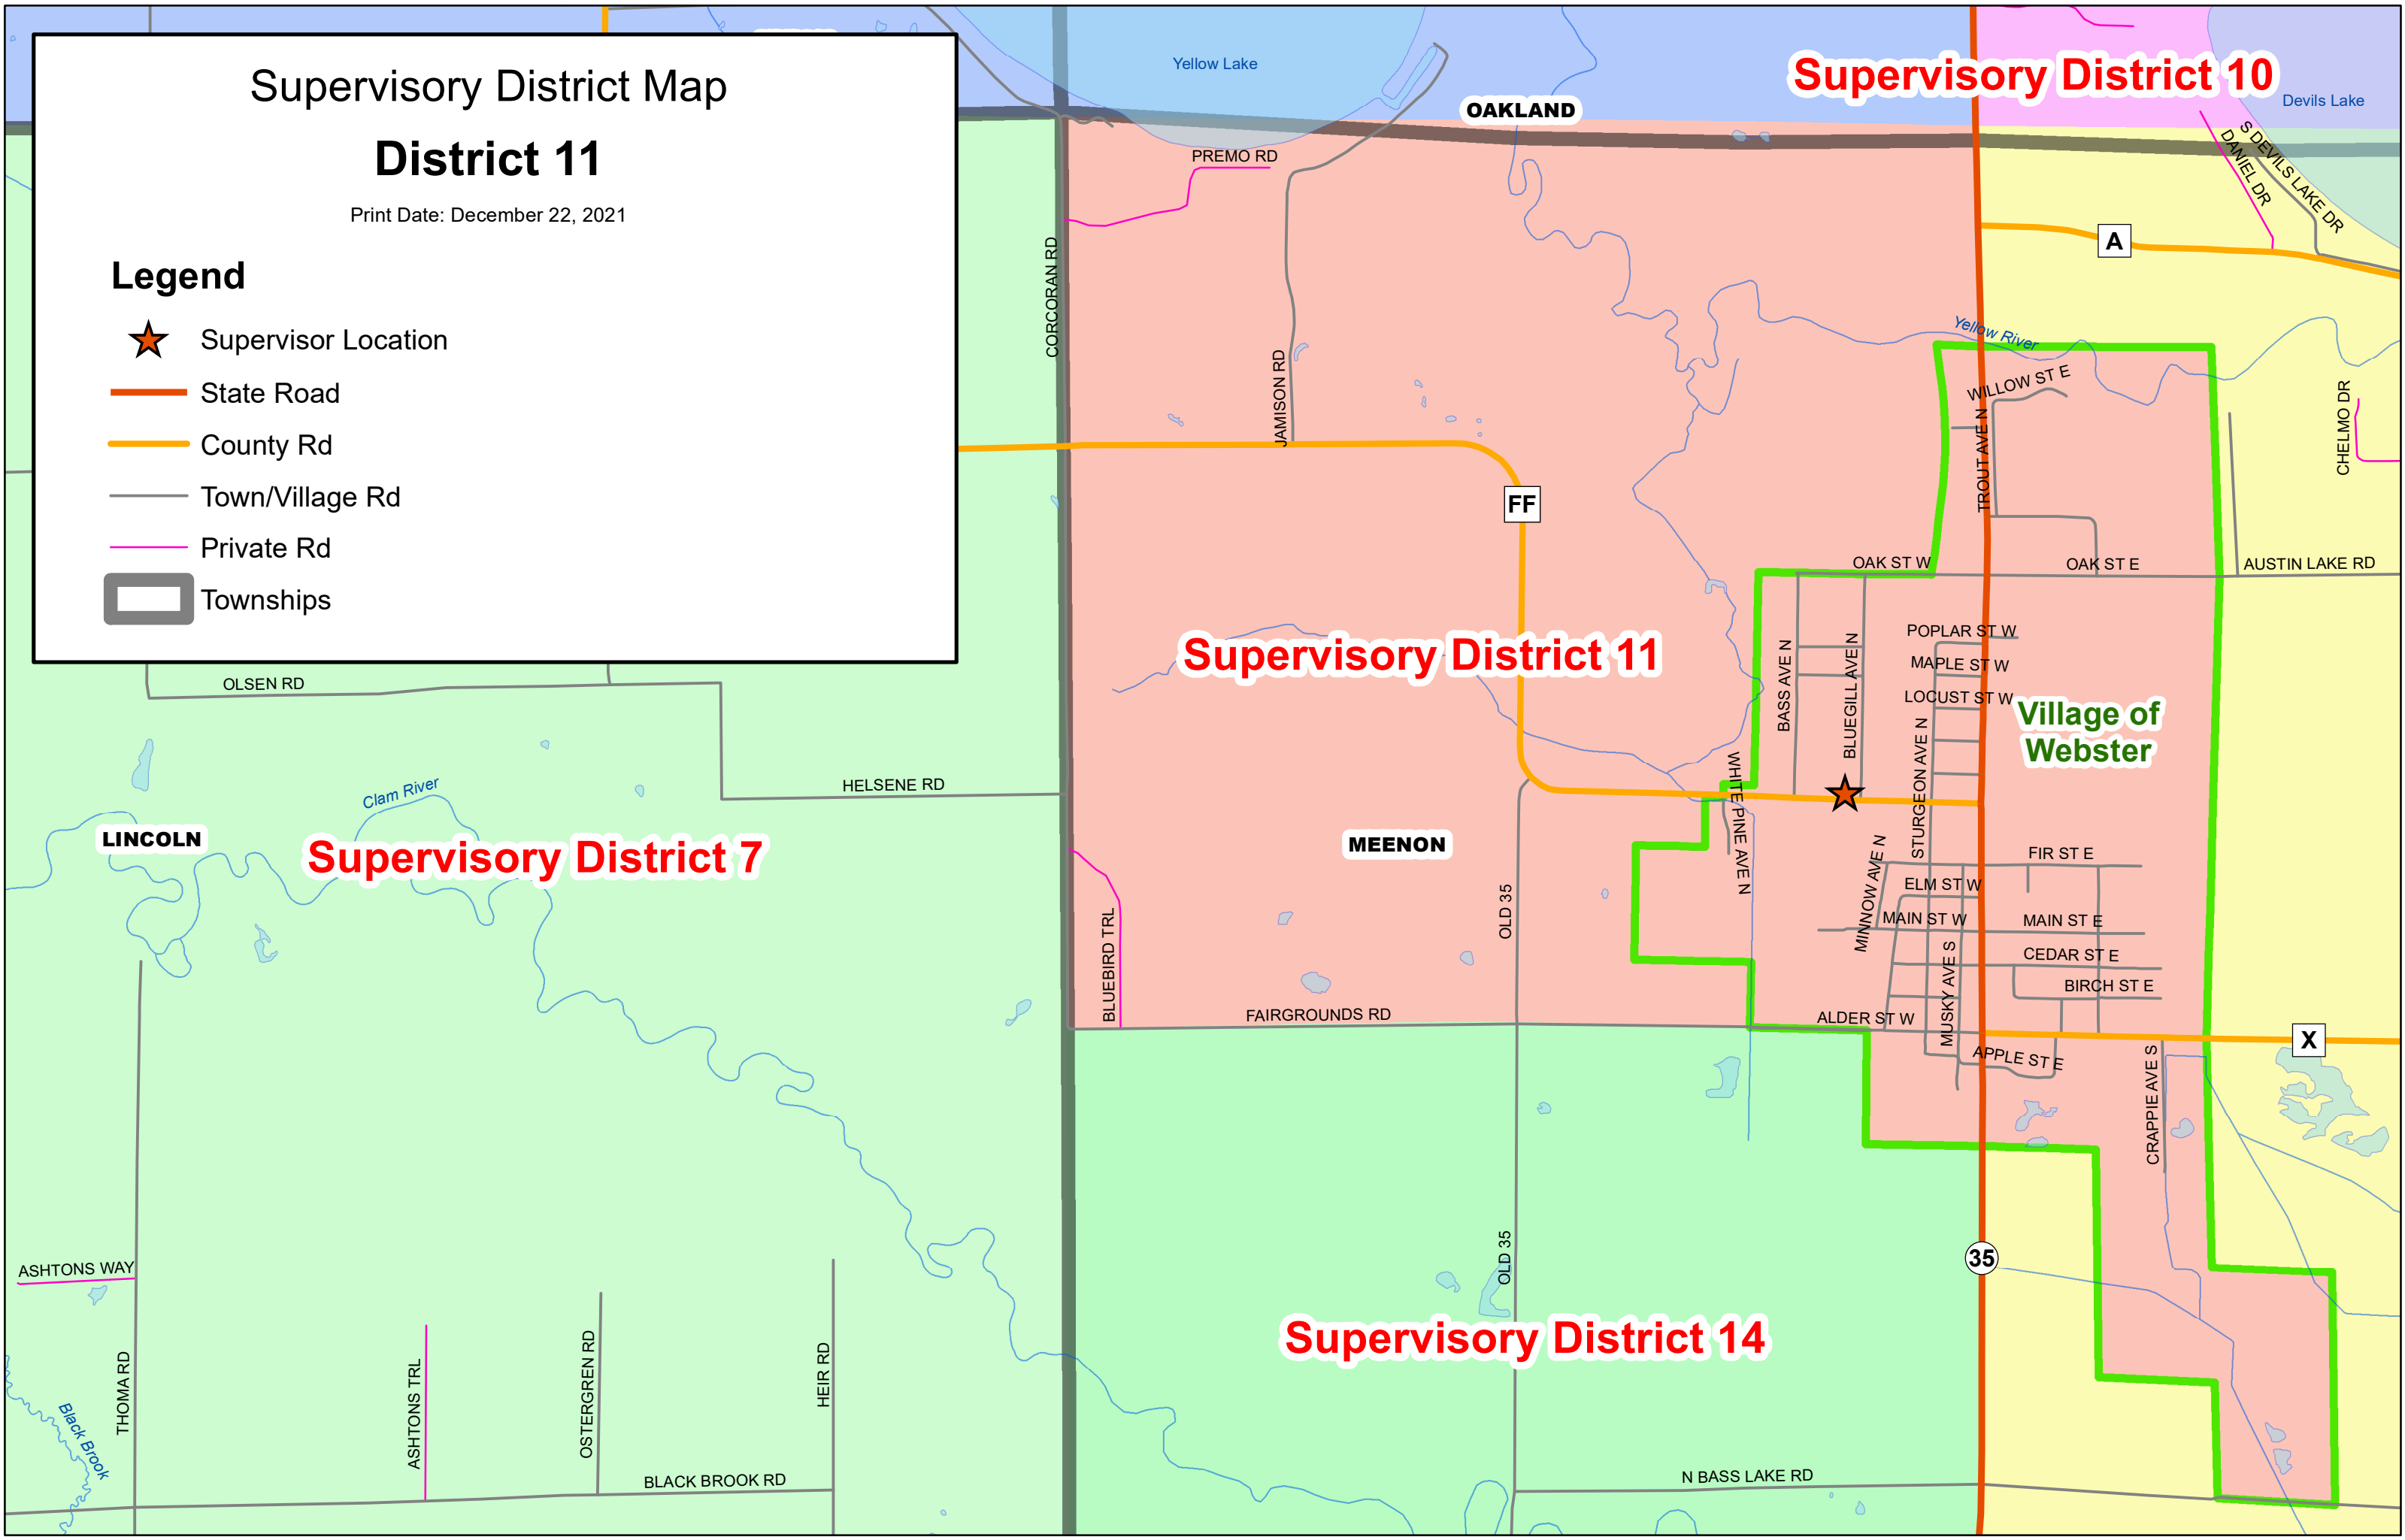

Supervisory District Map

District 11

Print Date: December 22, 2021

Legend

- ★ Supervisor Location
- State Road
- County Rd
- Town/Village Rd
- Private Rd
- ▭ Townships

Supervisory District 10

Supervisory District 11

Supervisory District 7

Supervisory District 14

Village of Webster

OAKLAND

Yellow Lake

Devils Lake

PREMO RD

CORCORAN RD

OLSEN RD

HELSENE RD

LINCOLN

MEENON

OAK ST W

OAK ST E

POPLAR ST W
MAPLE ST W
LOCUST ST W

Clam River