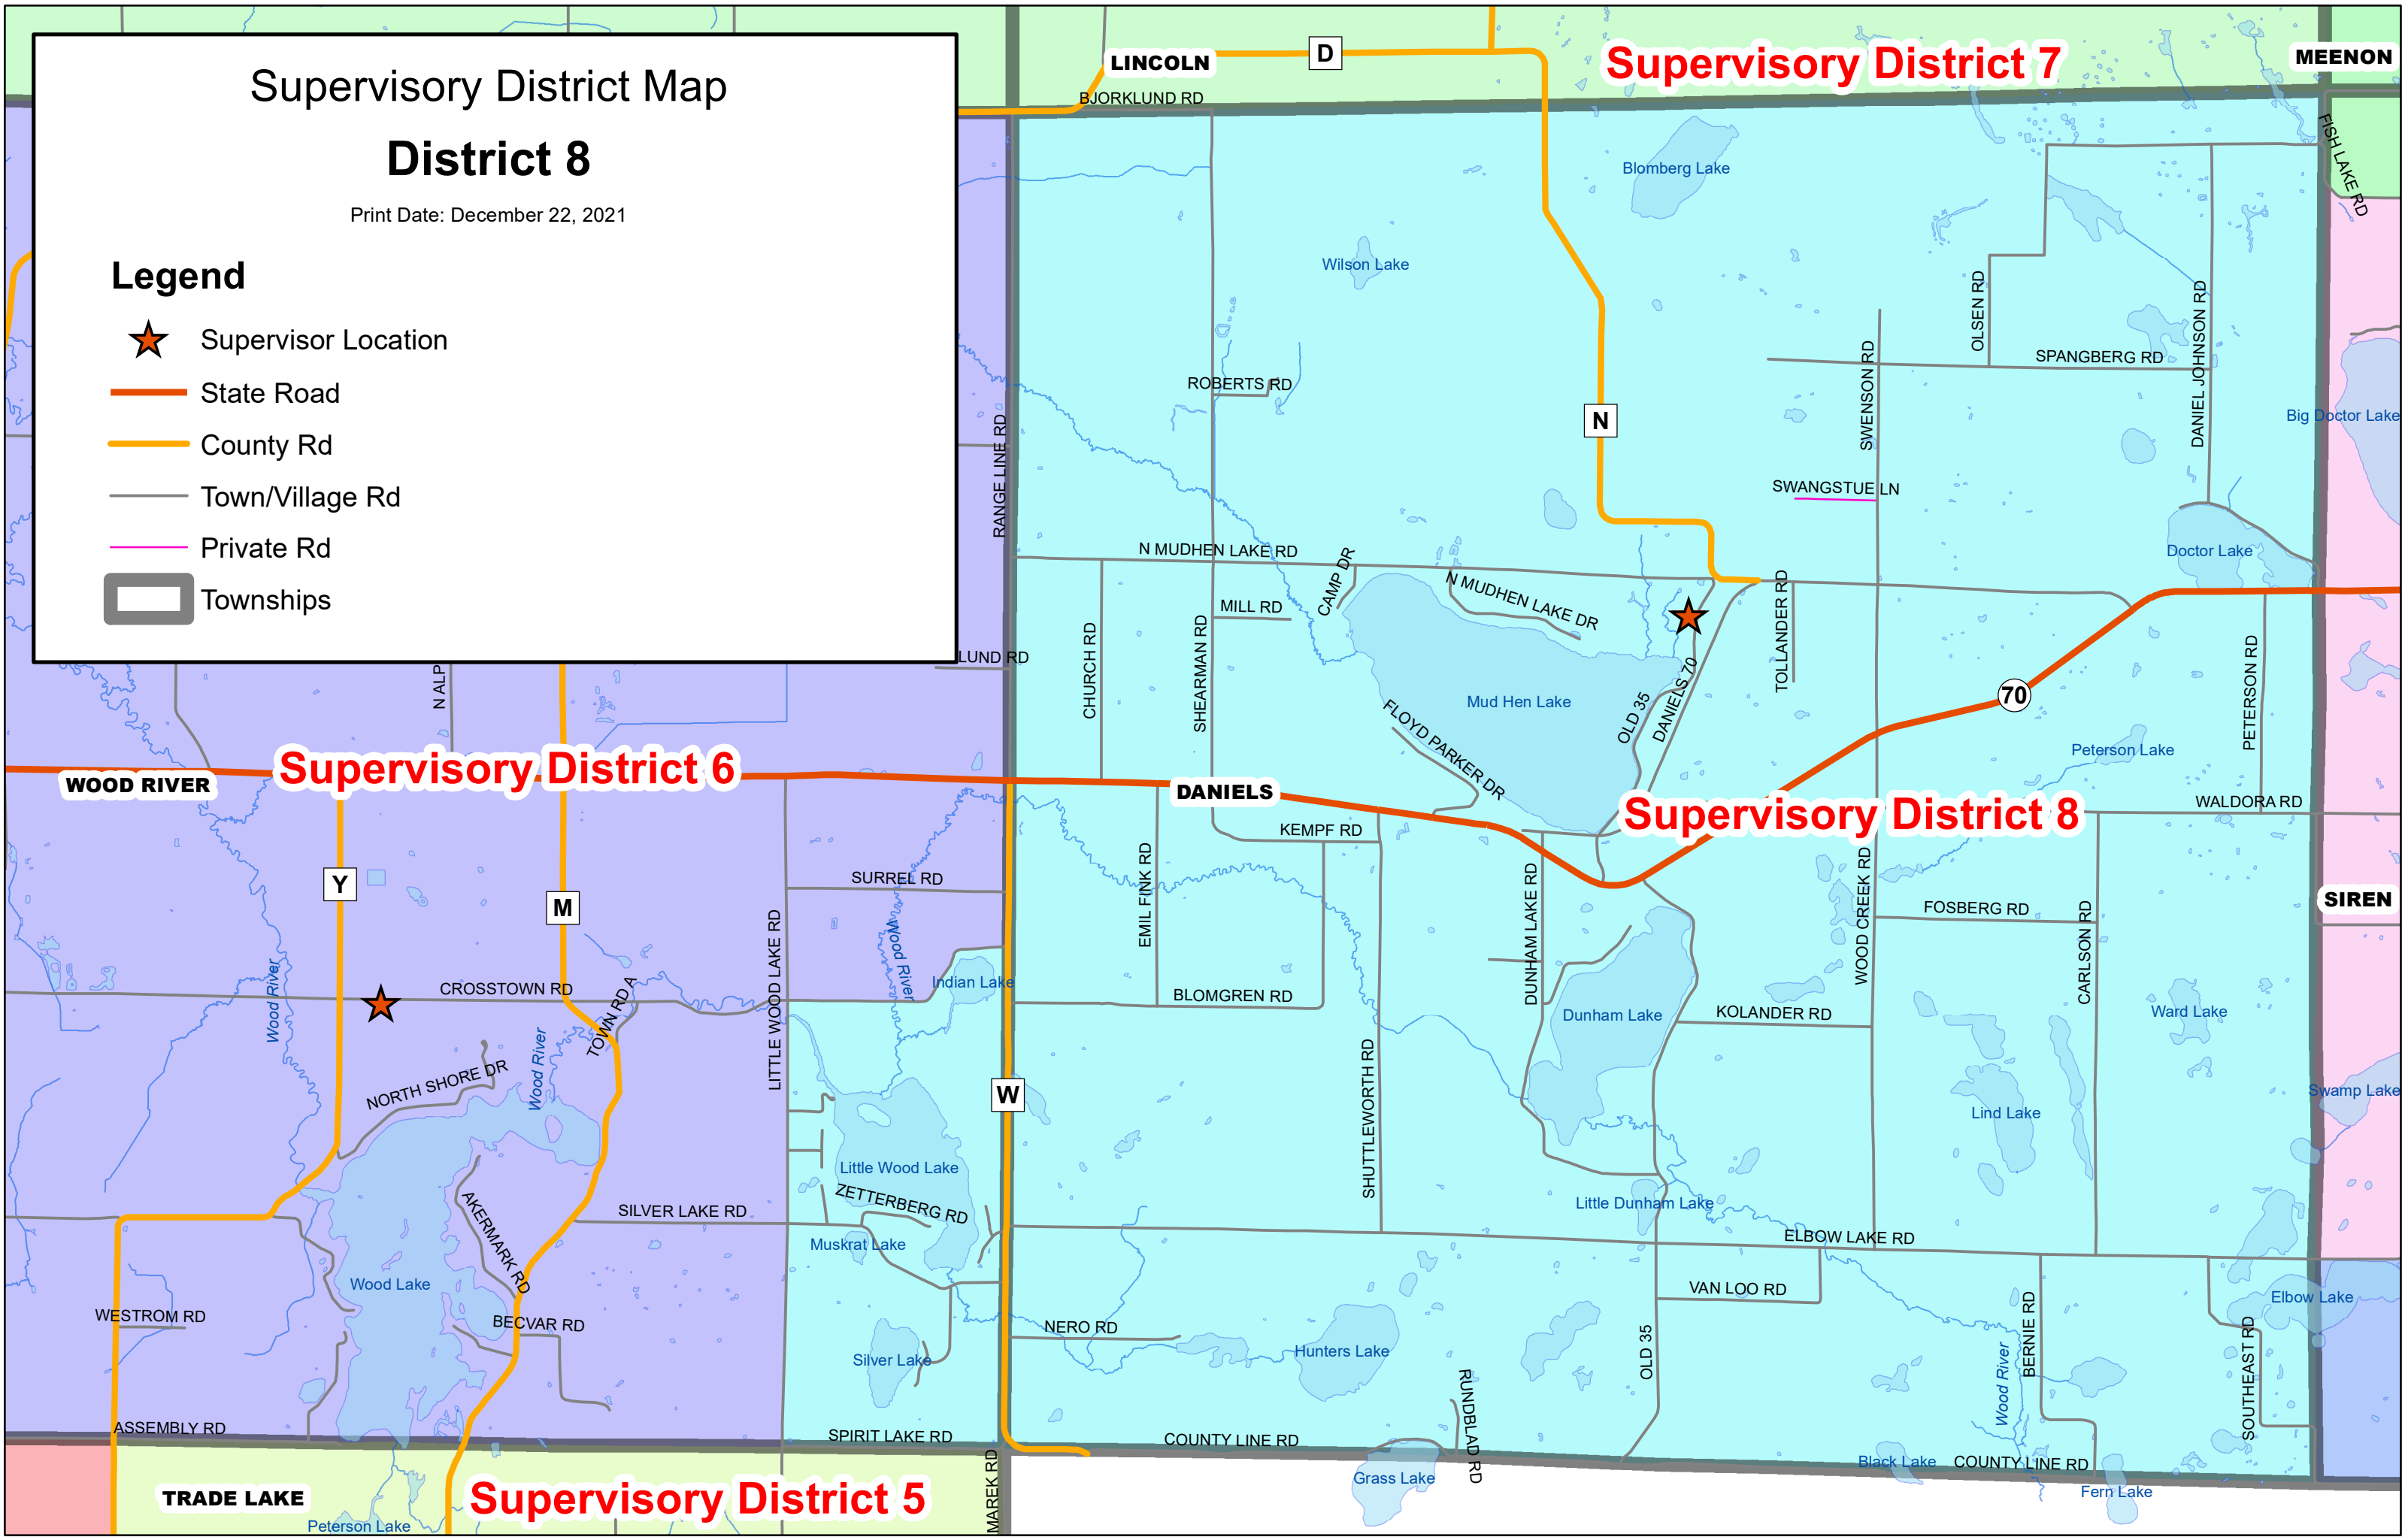

Supervisory District Map

District 8

Print Date: December 22, 2021

Legend

- ★ Supervisor Location
- State Road
- County Rd
- Town/Village Rd
- Private Rd
- ▭ Townships

Supervisory District 7

Supervisory District 6

Supervisory District 8

Supervisory District 5

MEENON

WOOD RIVER

DANIELS

SIREN

TRADE LAKE

LINCOLN

Wilson Lake

N MUDHEN LAKE RD

CAMP DR

N MUDHEN LAKE DR

FLOYD PARKER DR

OLD 35

DANIELS 70

TOLLANDER RD

WALDORA RD

SURREL RD

Indian Lake

EMIL FINK RD

KEMPF RD

BLOMGREN RD

DUNHAM LAKE RD

Dunham Lake