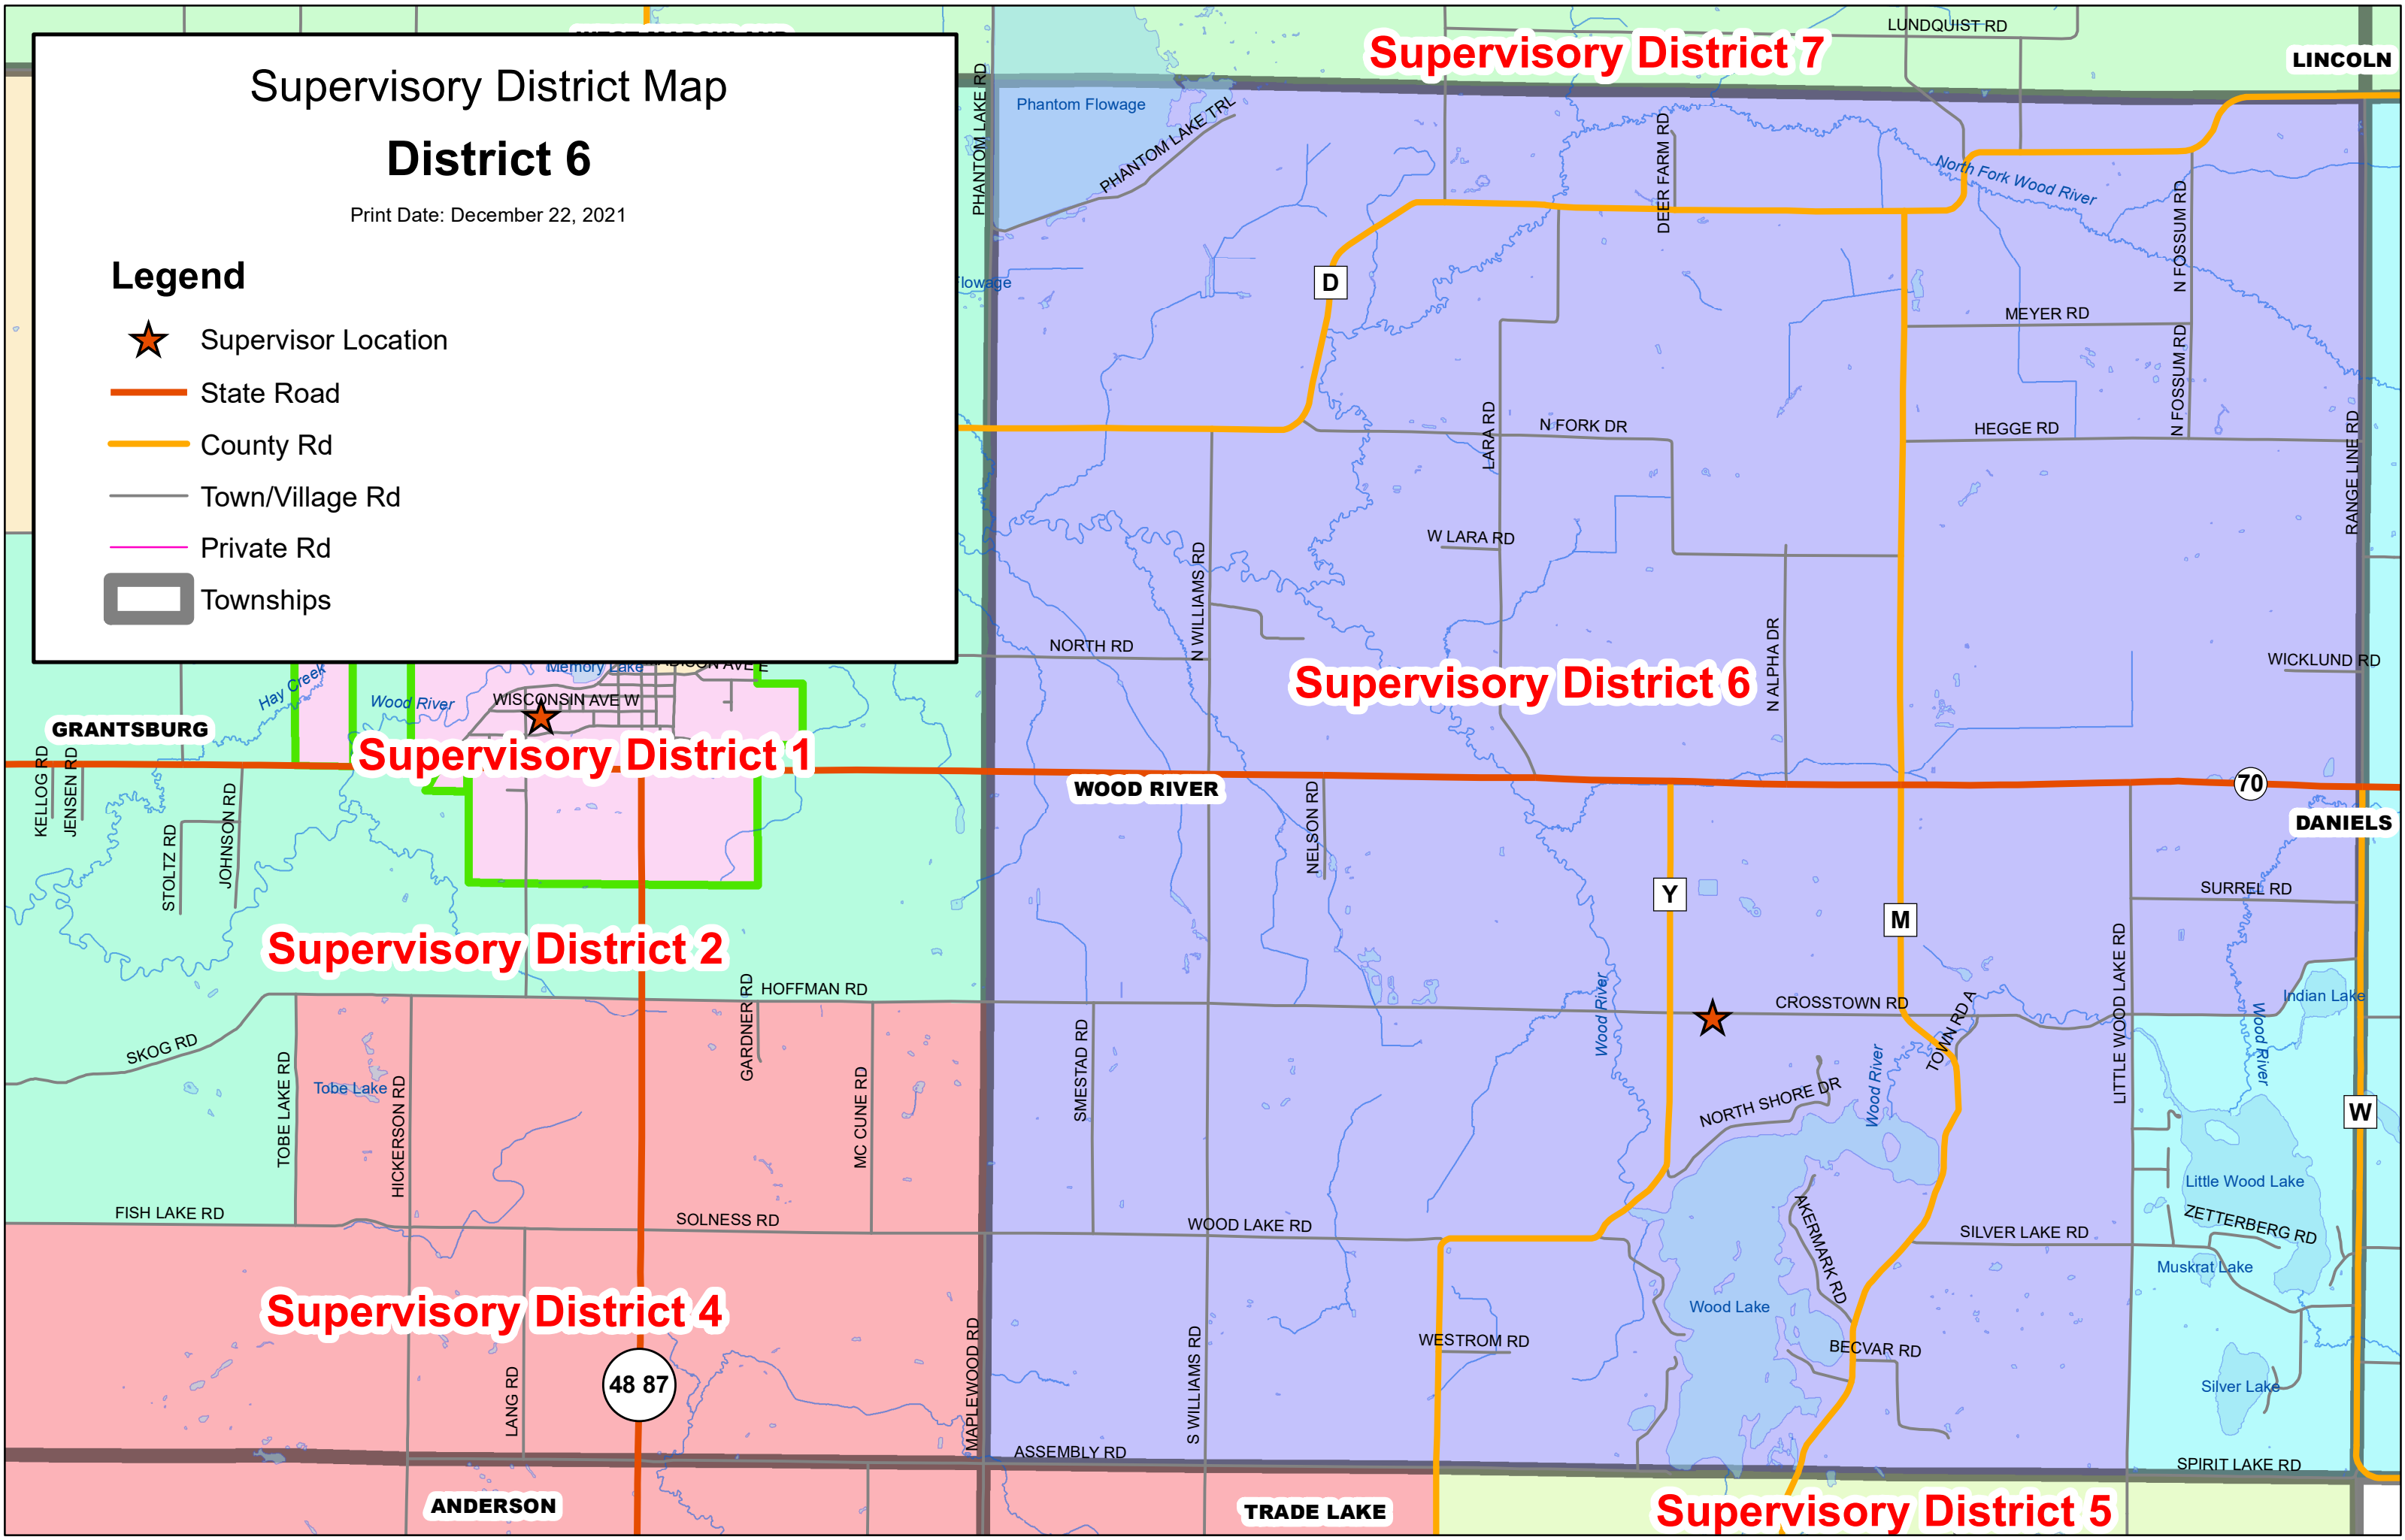

Supervisory District Map

District 6

Print Date: December 22, 2021

Legend

- ★ Supervisor Location
- State Road
- County Rd
- Town/Village Rd
- Private Rd
- ▭ Townships

Supervisory District 1

Supervisory District 2

Supervisory District 4

Supervisory District 6

Supervisory District 7

Supervisory District 5

GRANTSBURG

WOOD RIVER

DANIELS

ANDERSON

TOWN RD A

LITTLE WOOD LAKE RD

SURREL RD

DANIELS

Indian Lake

Little Wood Lake

Muskrat Lake

Silver Lake

SILVER LAKE RD

AKERMARK RD

Wood Lake

Wood River

Wood River

Wood River

Wood River

Wood River