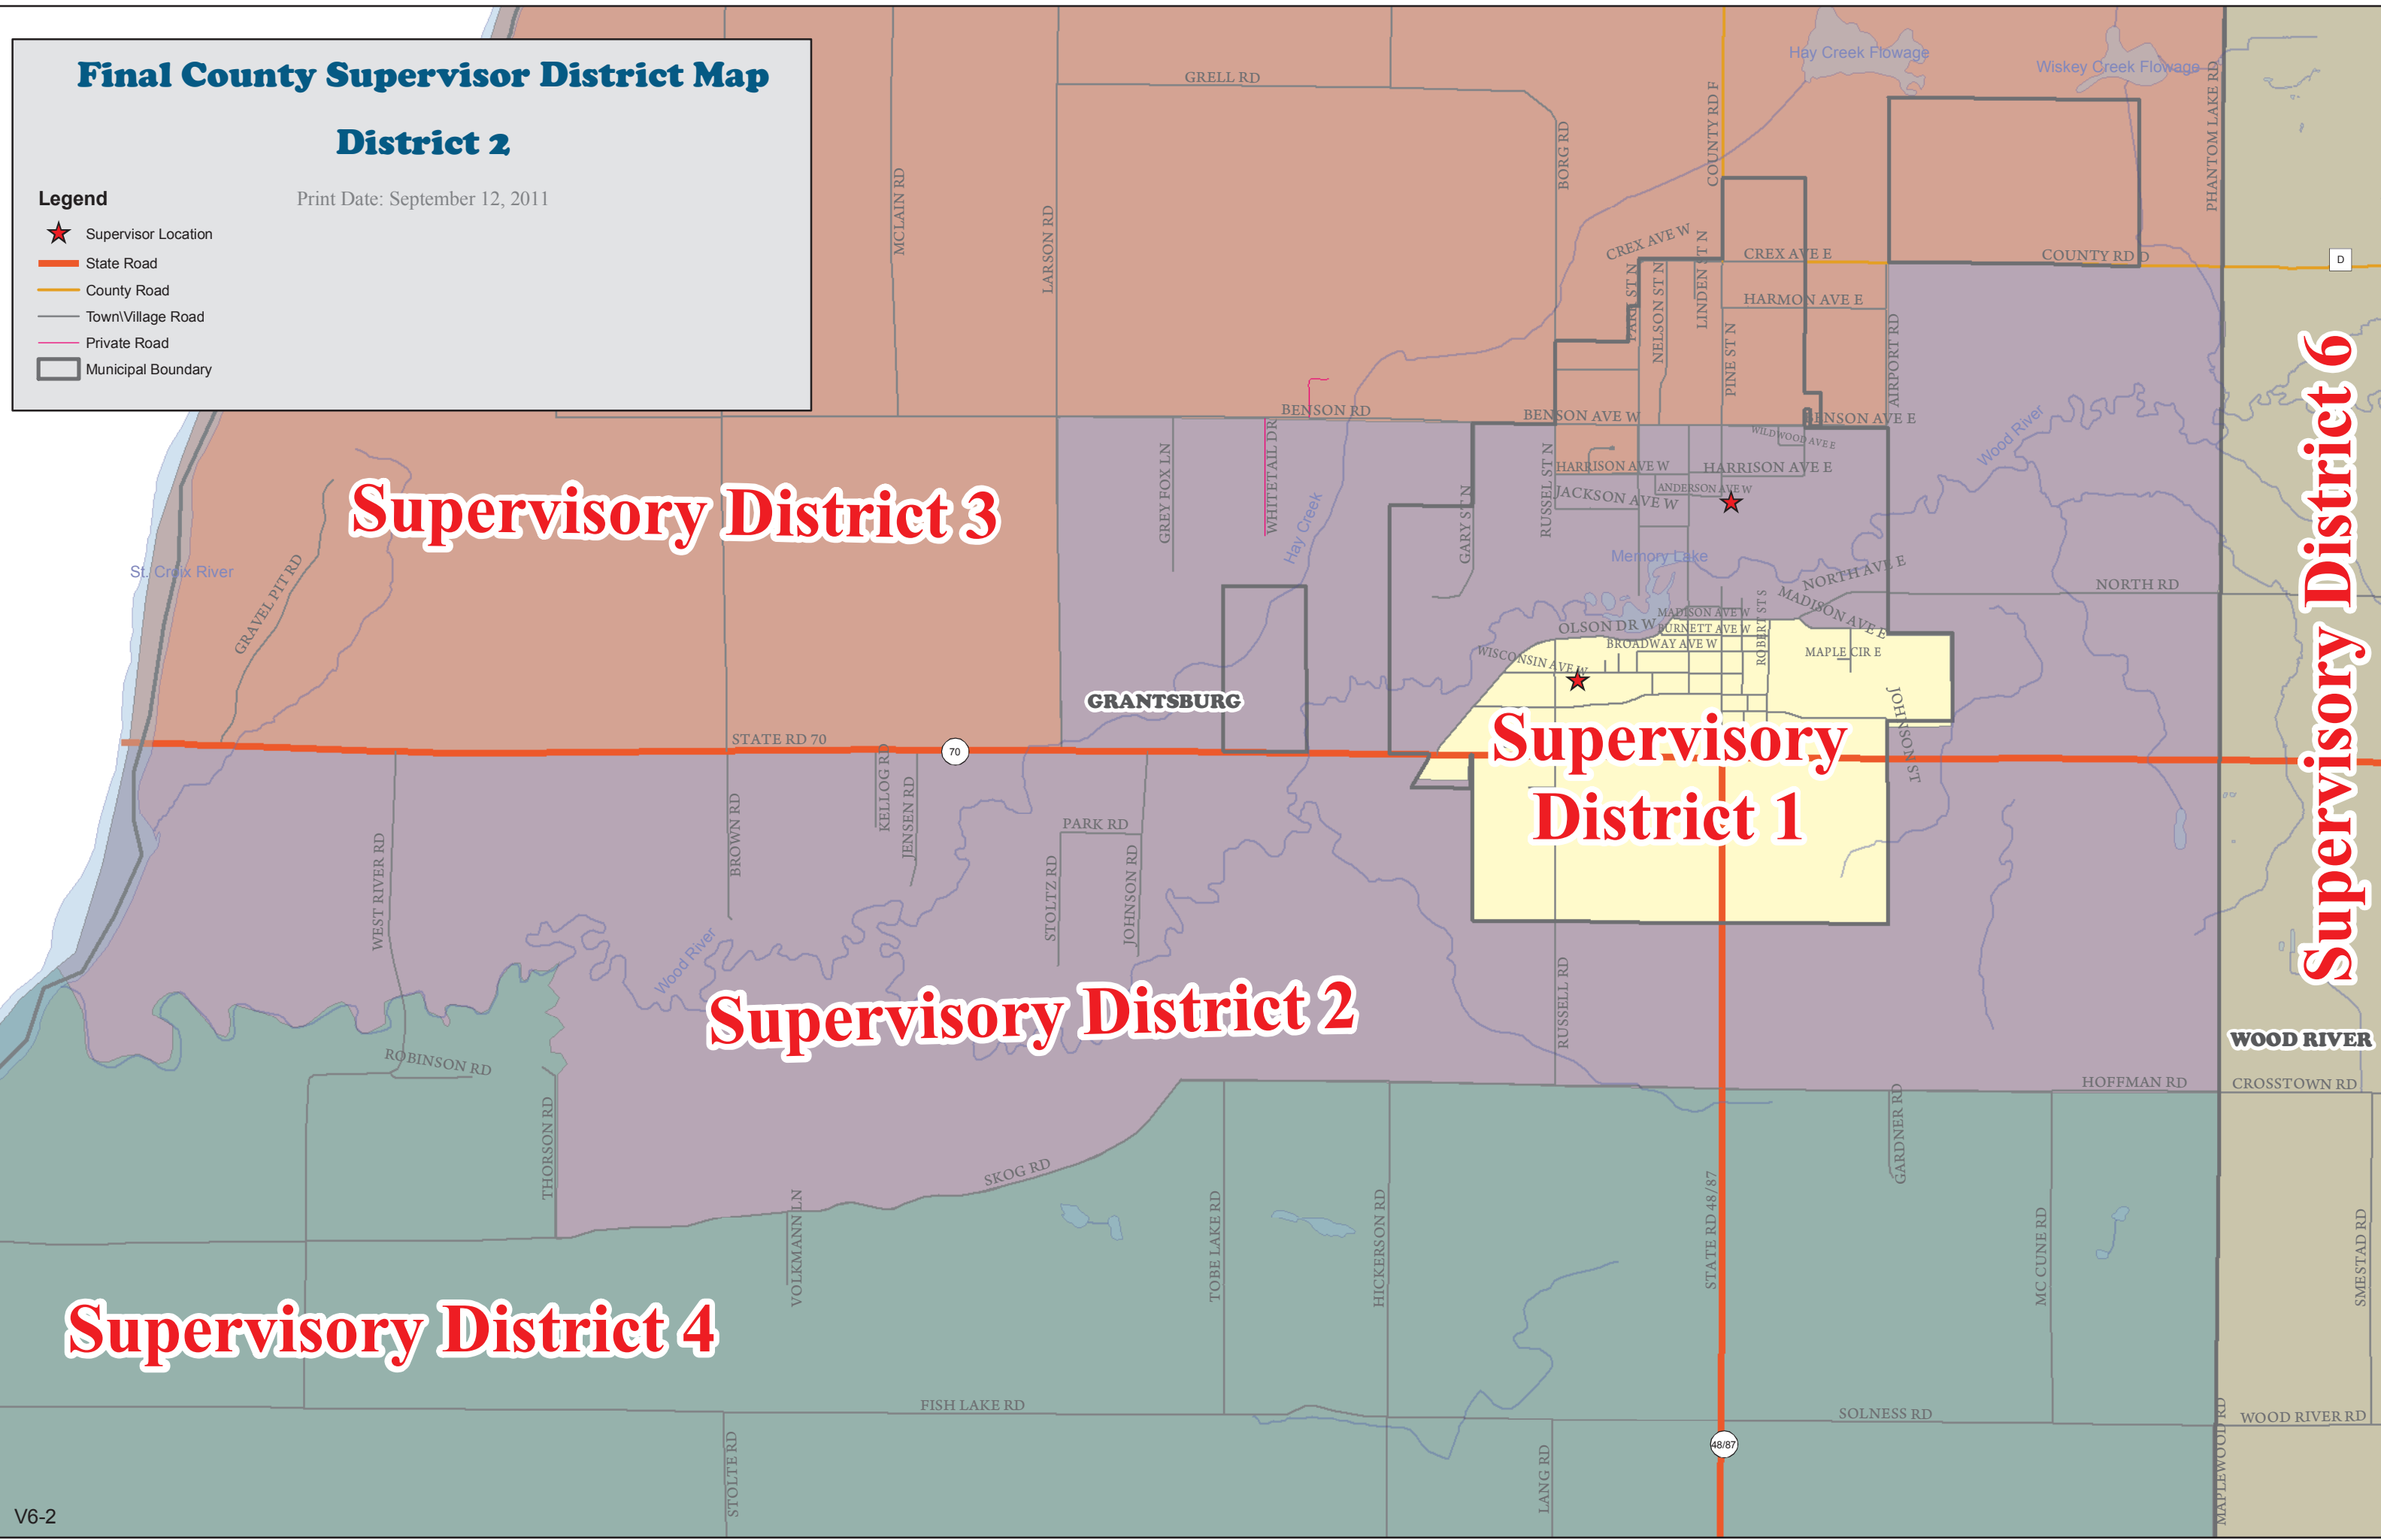

Final County Supervisor District Map

District 2

Print Date: September 12, 2011

Legend

- ★ Supervisor Location
- State Road
- County Road
- Town/Village Road
- Private Road
- Municipal Boundary

Supervisory District 3

Supervisory District 1

Supervisory District 2

Supervisory District 4

Supervisory District 6

WOOD RIVER