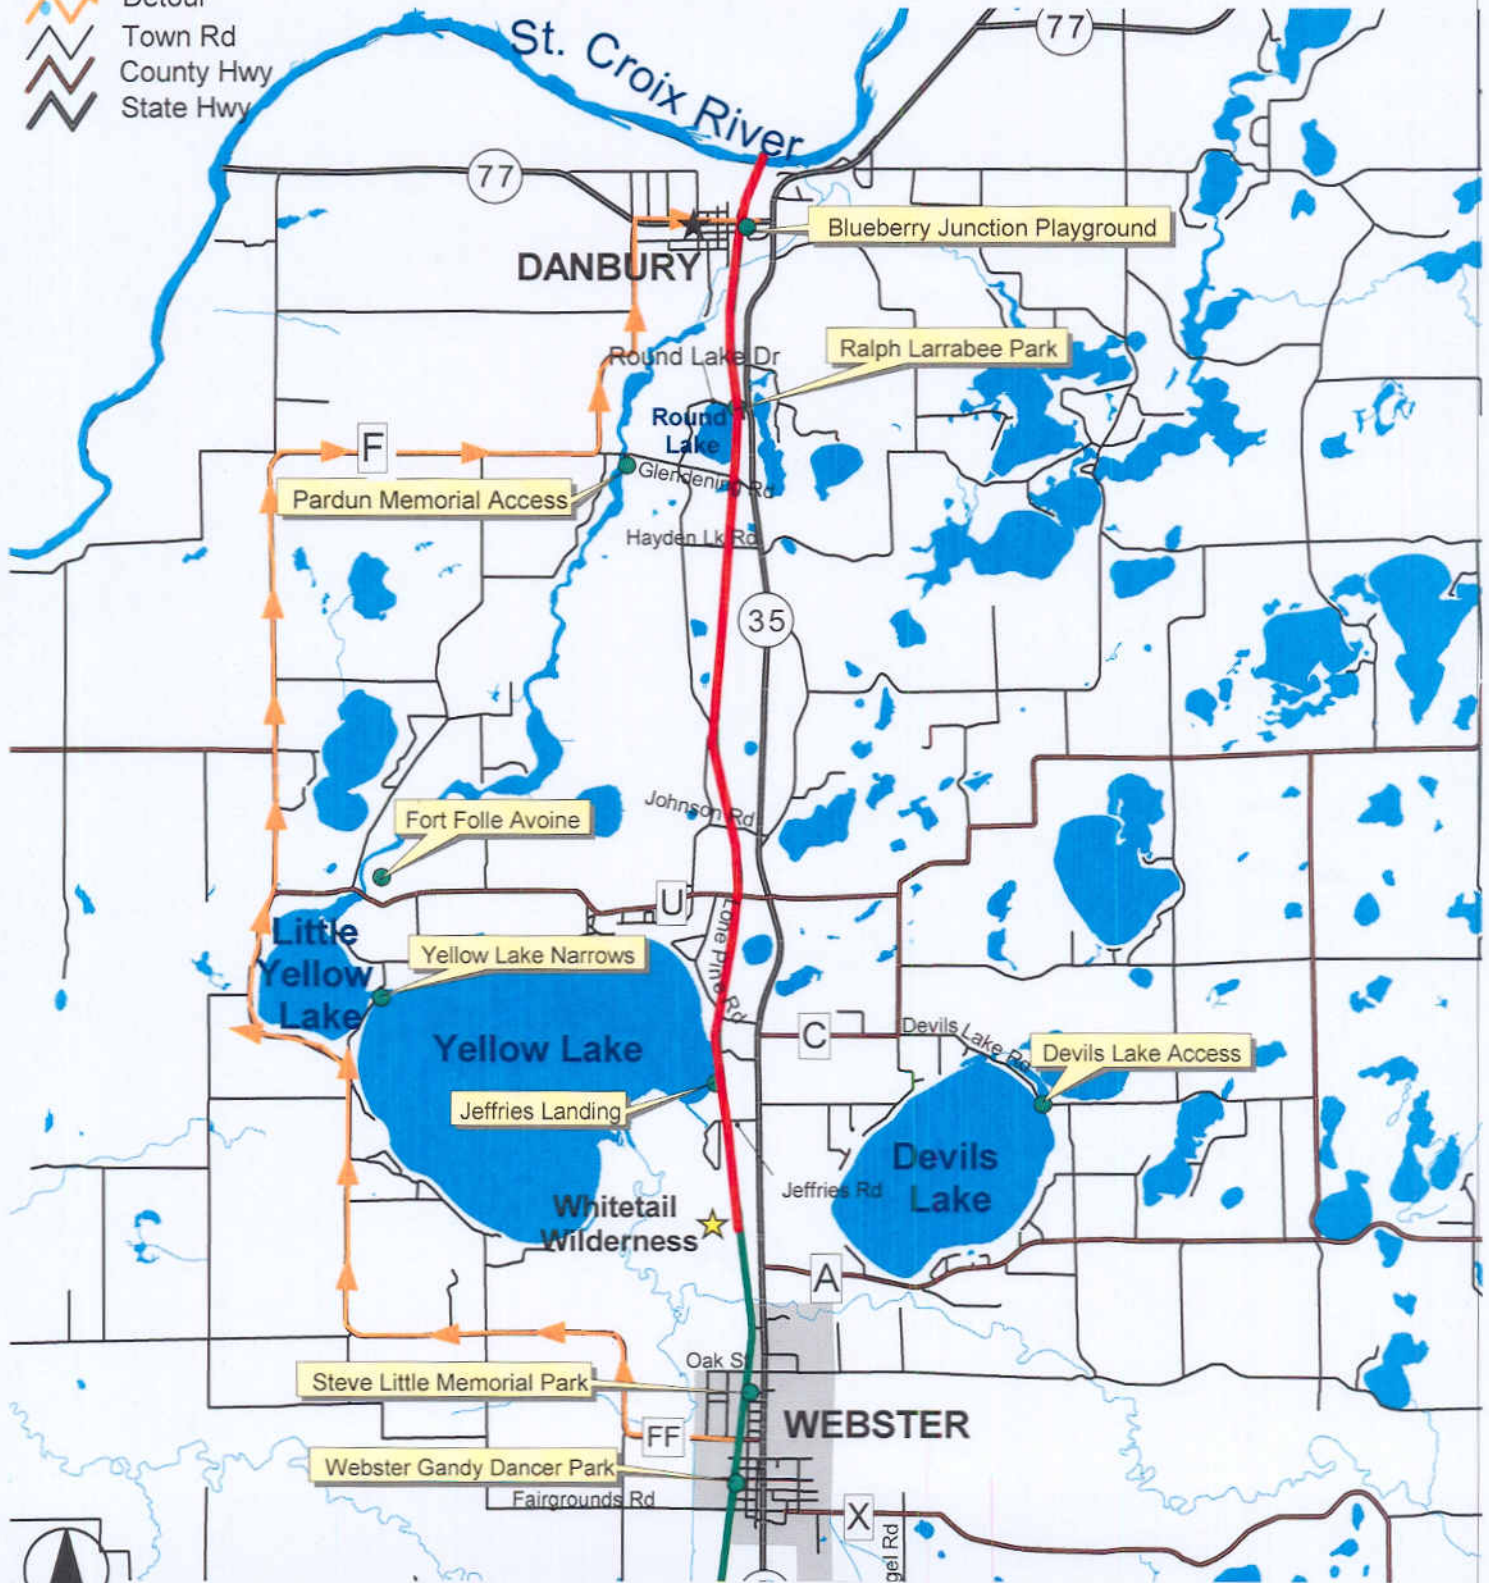

Gandy Dancer Trail

Oct. 2011 Timber Sale Detour - CTH FF & F

-  Open Trail
-  Closed Trail
-  Detour
-  Town Rd
-  County Hwy
-  State Hwy

Gandy Dancer Trail

Oct. 2011 Timber Sale Detour - WIS 35

-  Open Trail
-  Closed Trail
-  Detour
-  Town Rd
-  County Hwy
-  State Hwy